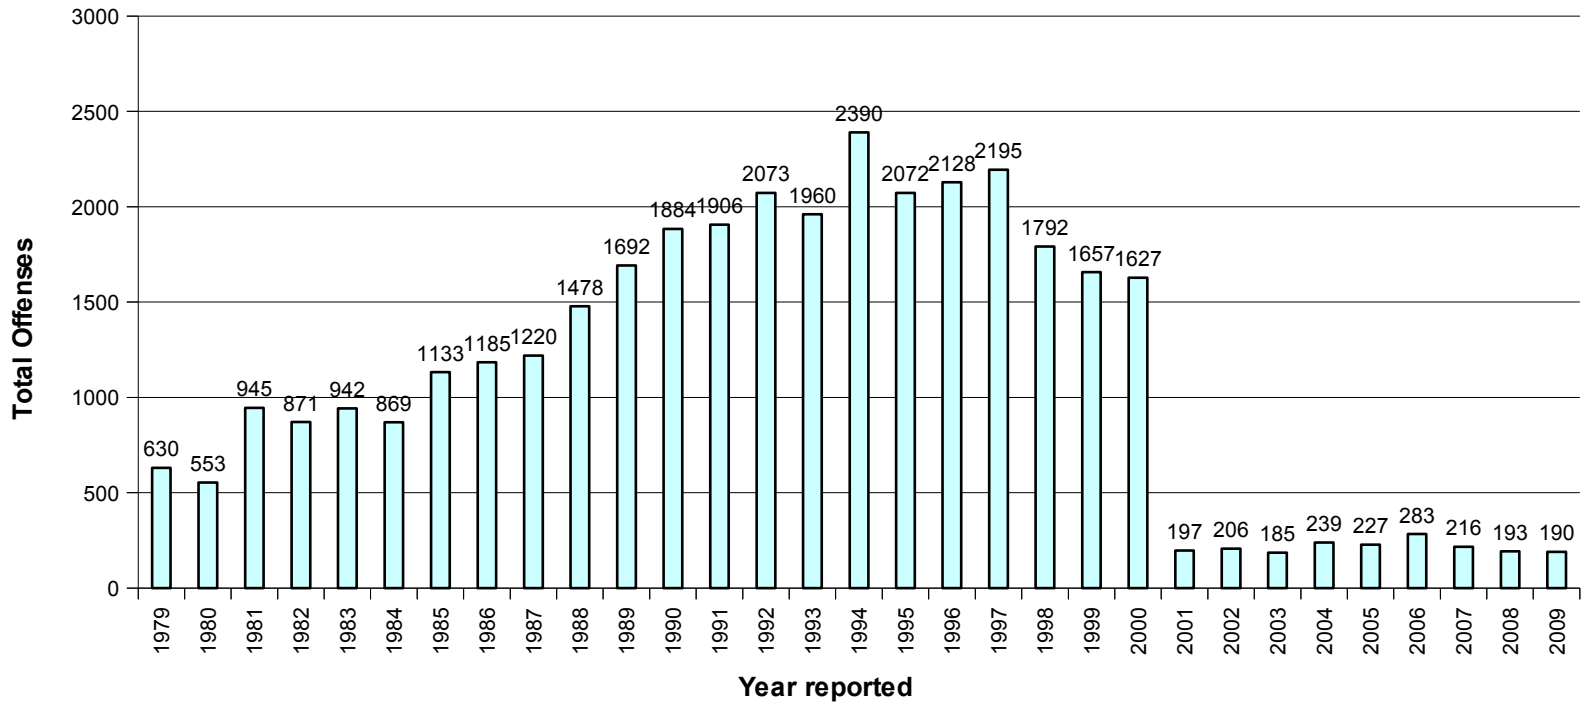

Crime Reports

Agg Assault