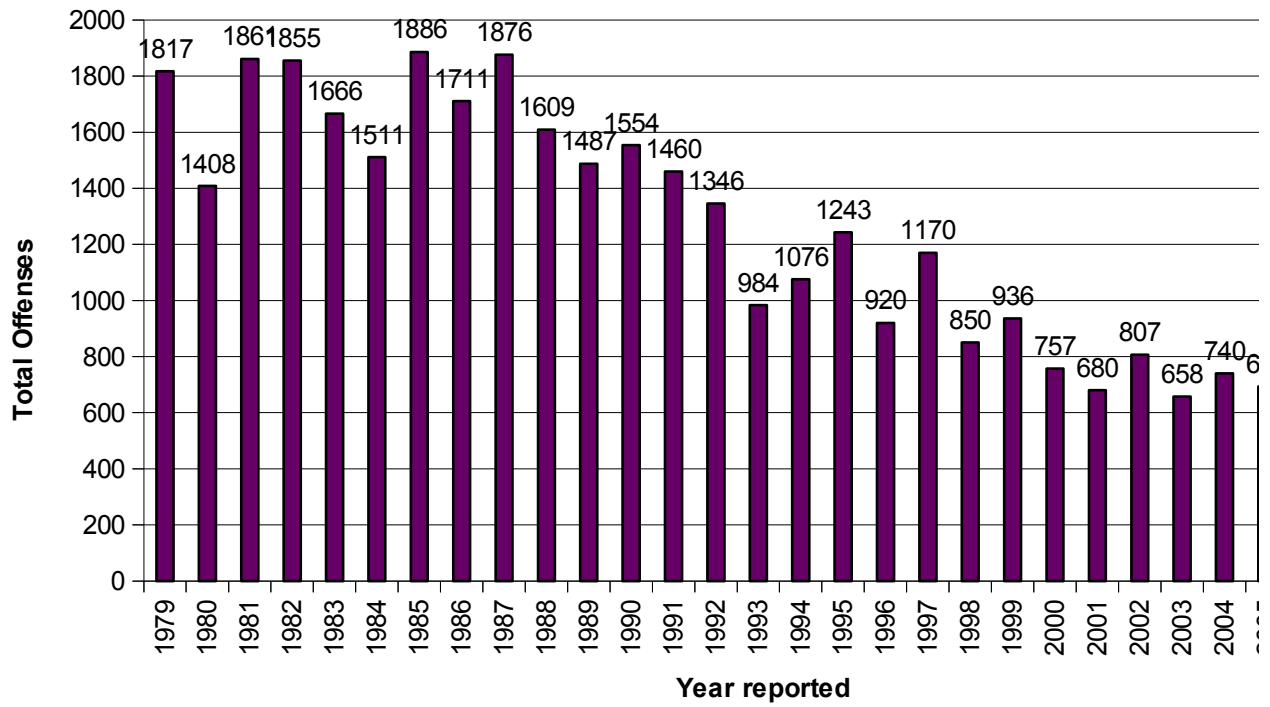

Crime Reports

■ Burglary